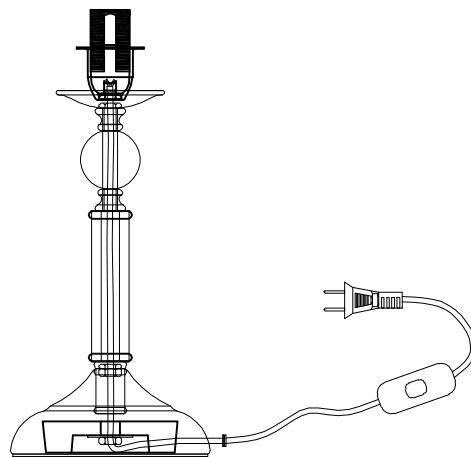

### Specification of installation

In order to ensure safety use, please notice the following items:

- Read and understand the whole Specification.
- Suitable for the use of 220~240V and 50~60Hz.
- Please wear gloves as installment and avoid rot on the surface of plating.
- Must be installed on the fixed places and be checked annually.
- Please turn off the lighting source by soft cloth as cleaning prohibited to use of rotted detergent.
- Please connect with the local sales service center when there are any abnormality.

1 Shade  
2 E14 bulb

Product coding: CAMILA LG1 GOLD

## BASE SIZE:

## FIXTURE SIZE: