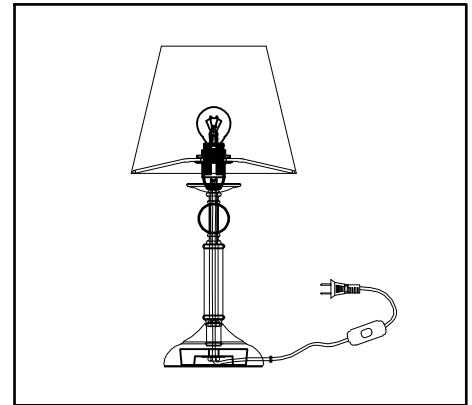

### Specification of installation

In order to ensure safety use, please notice the following items:

- Read and understand the whole Specification.
- Suitable for the use of 220~240V and 50~60Hz.
- Please wear gloves as installment and avoid rot on the surface of plating.
- Must be installed on the fixed places and be checked annually.
- Please turn off the lighting source by soft cloth as cleaning prohibited to use of rotted detergent.
- Please connect with the local sales service center when there are any abnormality.